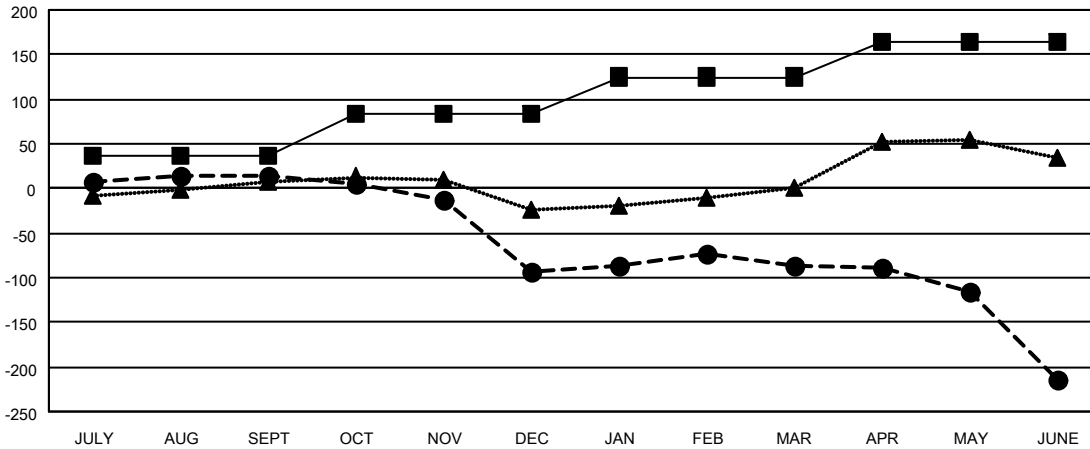

GMT MONTHLY MEMBERSHIP PROGRESS REPORT

Results as of: 6/30/2025

Multiple District 8

LOCATION: LOUISIANA

GMT: OPEN

GMT CA 1

Clubs			
RESULTS FOR 2024-2025			
QUARTER	NEW CLUB GOAL	NEW CLUBS	DROPPED CLUBS
JULY/AUG/SEPT	0	0	2
OCT/NOV/DEC	3	0	3
JAN/FEB/MAR	2	0	1
APR/MAY/JUNE	1	0	4

Members			
RESULTS FOR 2024-2025			
QUARTER	MEMBER GROWTH NET GOAL	MEMBER GROWTH ACTUAL	DROPPED MEMBERS ACTUAL (including transfers)
JULY/AUG/SEPT	36	102	81
OCT/NOV/DEC	47	80	182
JAN/FEB/MAR	42	110	70
APR/MAY/JUNE	40	123	223

GOALS AND ACTUAL NEW CLUBS CUMULATIVE

- - CURRENT YEAR GOALS FOR NEW CLUBS
- - CURRENT YEAR ACTUAL NEW CLUBS
- ▲ - LAST YEAR ACTUAL NEW CLUBS

GOALS AND ACTUAL MEMBERS CUMULATIVE

- - MEMBER GROWTH NET GOAL
- - MEMBER GROWTH ACTUAL
- ▲ - LAST YEAR MEMBERSHIP ACTUAL