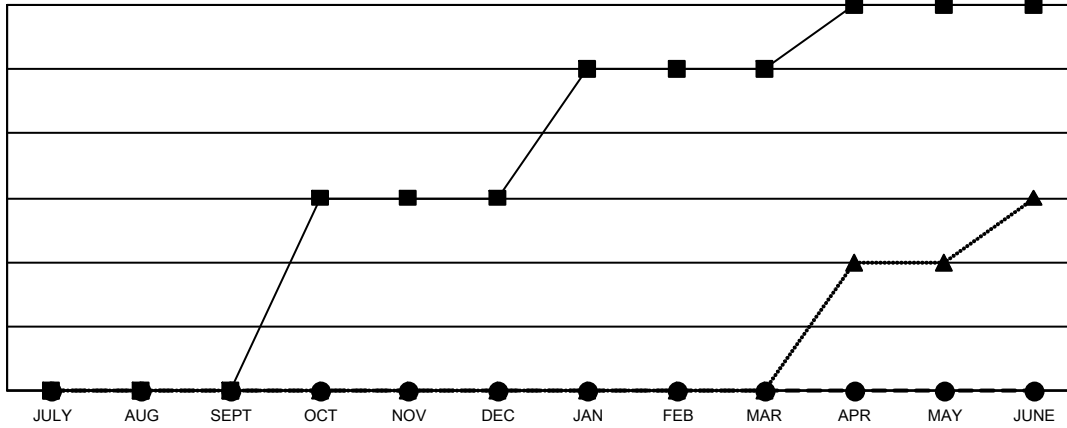

GMT MONTHLY MEMBERSHIP PROGRESS REPORT

Results as of: 6/30/2025

Multiple District 8

LOCATION: LOUISIANA

GMT: OPEN

GMT CA 1

Clubs			
RESULTS FOR 2024-2025			
QUARTER	NEW CLUB GOAL	NEW CLUBS	DROPPED CLUBS
JULY/AUG/SEPT	0	0	2
OCT/NOV/DEC	3	0	3
JAN/FEB/MAR	2	0	1
APR/MAY/JUNE	1	0	4

Members			
RESULTS FOR 2024-2025			
QUARTER	MEMBER GROWTH NET GOAL	MEMBER GROWTH ACTUAL	DROPPED MEMBERS ACTUAL (including transfers)
JULY/AUG/SEPT	36	102	81
OCT/NOV/DEC	47	80	182
JAN/FEB/MAR	42	110	70
APR/MAY/JUNE	40	123	223

GOALS AND ACTUAL NEW CLUBS CUMULATIVE

- - CURRENT YEAR GOALS FOR NEW CLUBS
- - CURRENT YEAR ACTUAL NEW CLUBS
- ▲ - LAST YEAR ACTUAL NEW CLUBS

GOALS AND ACTUAL MEMBERS CUMULATIVE

- - MEMBER GROWTH NET GOAL
- - MEMBER GROWTH ACTUAL
- ▲ - LAST YEAR MEMBERSHIP ACTUAL